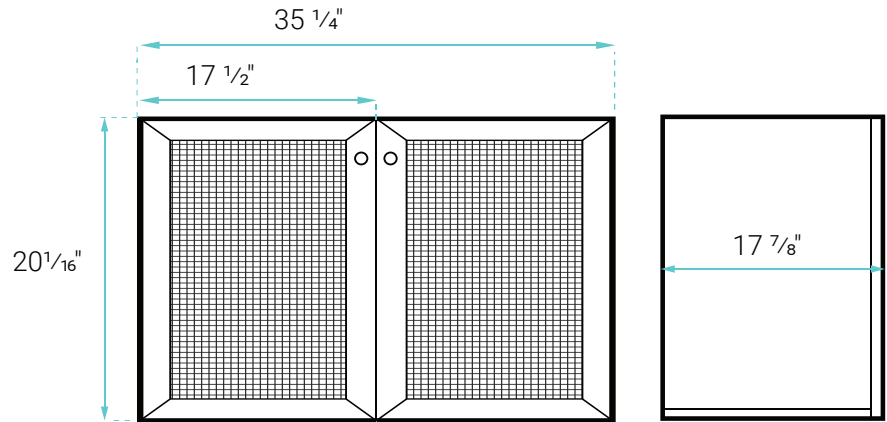

### SPECIFICATIONS:

N.W: 37.85 lb.

D:  $17 \frac{7}{8}$ " x W:  $35 \frac{1}{4}$ " x H:  $20 \frac{1}{16}$ "